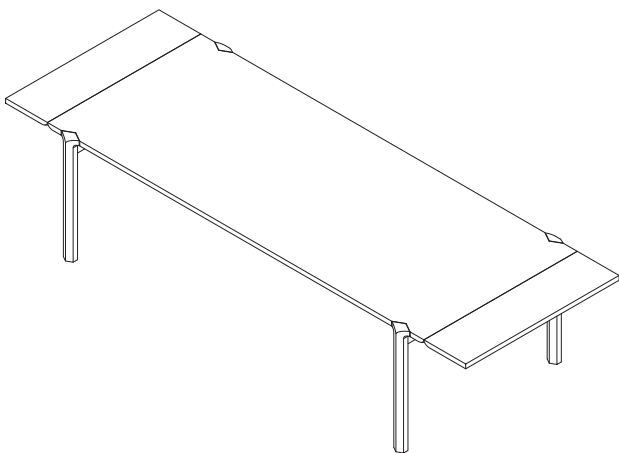

Esse Table

The Esse Table demonstrates a unique design with highly technical joinery. A sense of flow is reflected in the leg details, the table top seamlessly flows down the leg. The dimensions of the table are completely customisable depending on the client's desires. There is option to incorporate an extension capability where leaves can be added on each end with ease.

Dimensions

Length 2700mm
Width 1100mm
Height 760mm

Dimensions customisable upon request

Optional extension leaves at each end of the table

Materials

American
Ash

American
Oak

American
Walnut