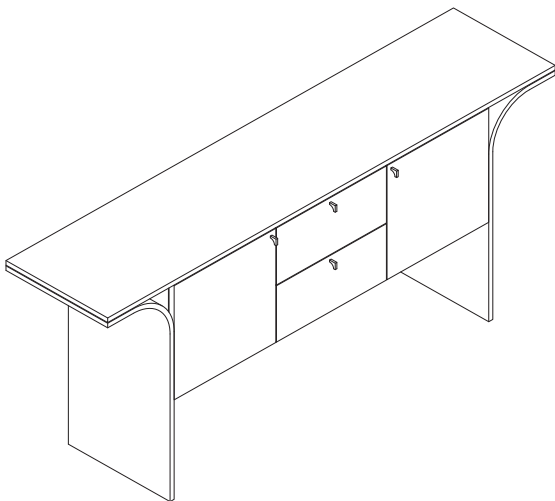

Cove Sideboard

The Cove Sideboard consists of flowing and converging lines, the vertical legs diverge horizontally to meet the top in a unified and tangential way. The design utilises an accentuated shadow gap, this defines distinct boundaries and divisions between each element.

Dimensions

Length 2200mm
Width 500mm
Height 940mm

Dimensions customisable upon request

Materials

American Ash

American Oak

Tasmanian Blackwood

American Walnut